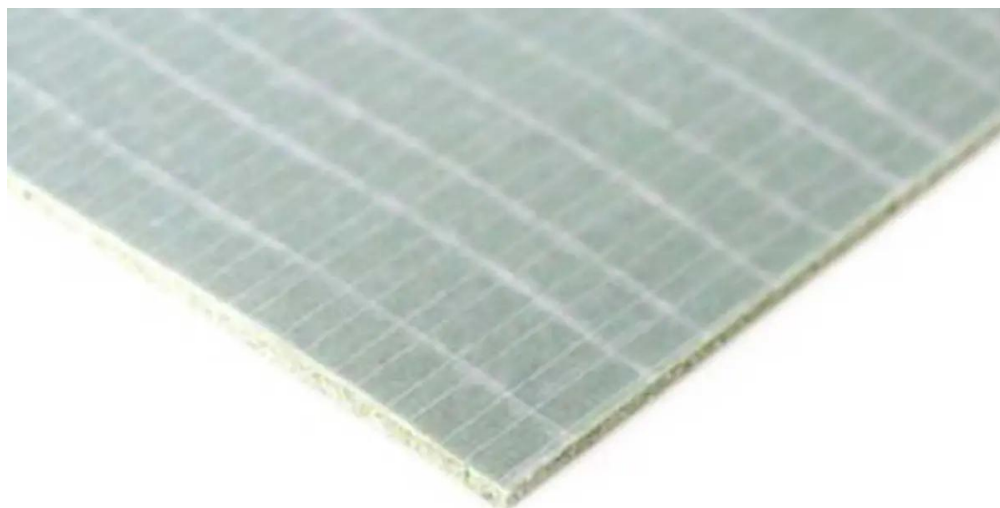

Duralay LVT Dry-Back 1,8 mm: 6,5 x 1 m (6,5 m²)

Art. nr - 114100122

estillon
WE WILL IMPROVE YOUR FLOOR

Scan this QR code to view this product on our website.

Installation instruction

Installation methods: