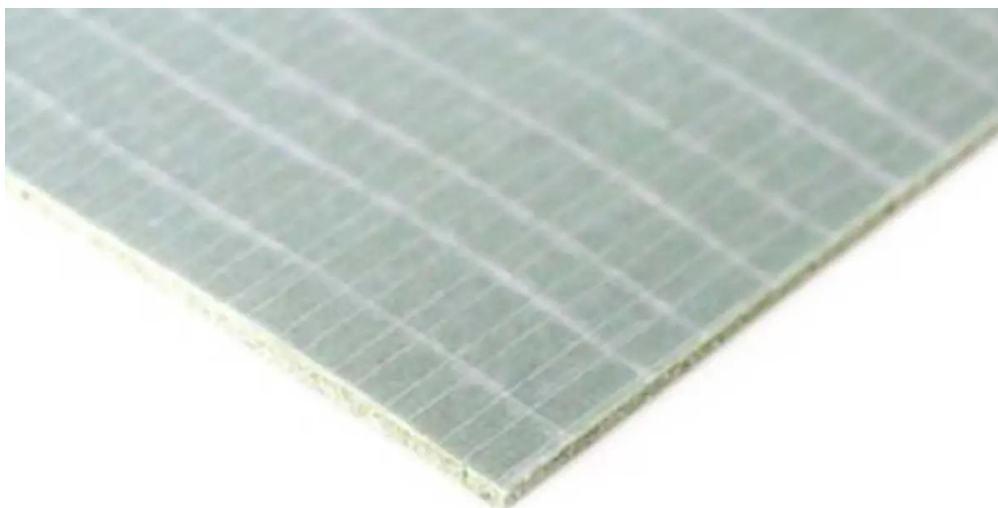

# Duralay LVT Dry-Back 1,8 mm: 6,5 x 1 m (6,5 m<sup>2</sup>)

Art. nr - 114100122

**estillon**  
WE WILL IMPROVE YOUR FLOOR

Scan this QR code to view this product on our website.