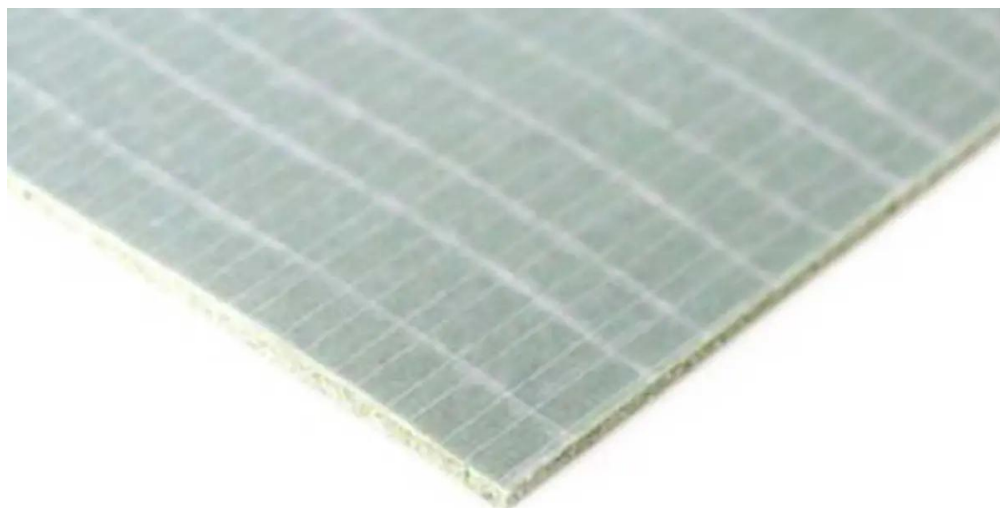

Duralay LVT Dry-Back 1.8 mm: 6.5 x 1 m (6.5 m²)

Art. nr - 114100122

estillon
WE WILL IMPROVE YOUR FLOOR

Scan this QR code to view this product on our website.

Installation instruction

Installation methods: