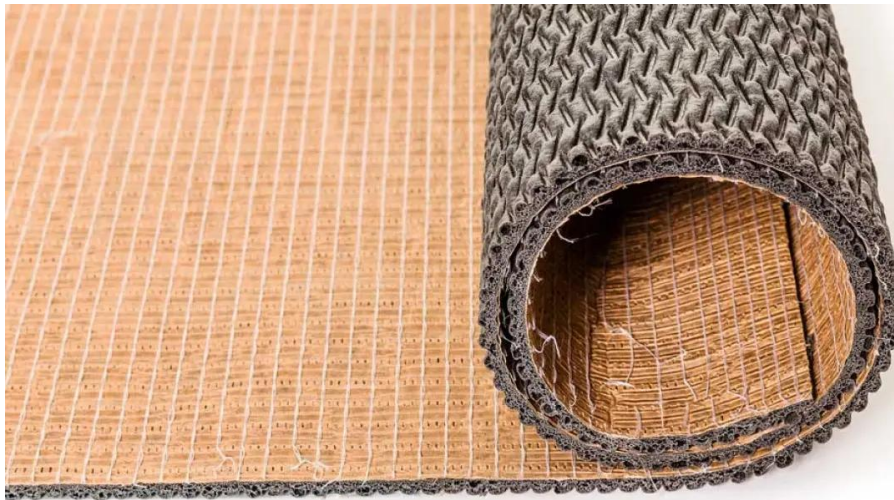

Black Diamond 6 mm: 7.3 x 1.37 m (10 m²)

Art. nr - 681211

estillon
WE WILL IMPROVE YOUR FLOOR

Scan this QR code to view this product on our website.

Installation instruction

Installation methods:

click here: <https://www.interfloor.com/installation-methods/>

- Consider the risk of complaints when using a tackifier/anti-slip adhesive instead of a full double bonding, where both the subfloor and the back of the carpet are fully bonded with a universal carpet adhesive.
- A tackifier does not provide the same dimensional stability, adhesion strength, and durability as a double bonding system.
- In high-traffic applications, we do not recommend using a tackifier due to the risk of insufficient adhesion, premature wear and functional failure of the floor system.

Black Diamond 6 mm: 7.3 x 1.37 m (10 m²)

Art. nr - 681211

- Always follow the installation advice of the carpet manufacturer and the adhesive manufacturer to avoid problems during the installation.

If the installation instructions are not followed, Estillon cannot be held liable for any damage and/or claims resulting from incorrect installation. In case of doubt, always consult your supplier.