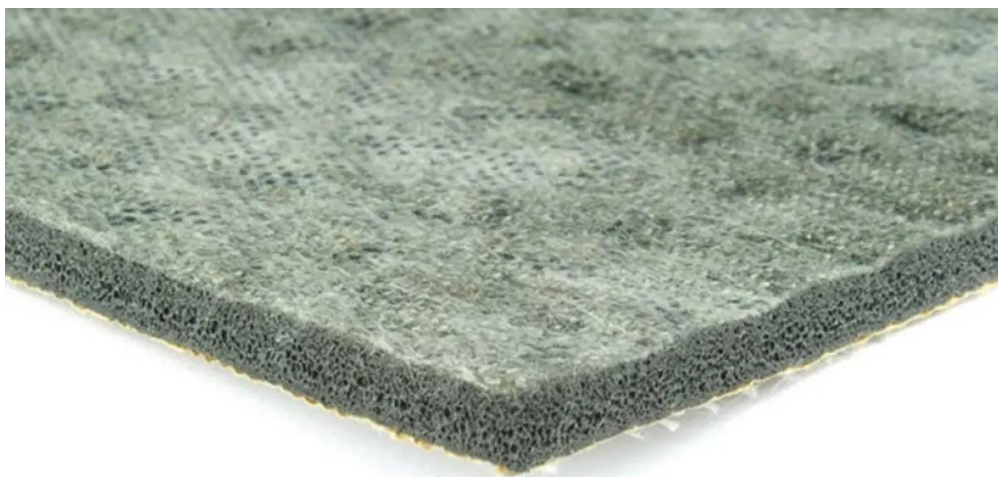

# Duralay Technics 6 mm: 11 x 1,37 m (15,07 m<sup>2</sup>)

Art. nr - 68620

**estillon**  
WE WILL IMPROVE YOUR FLOOR

Scan this QR code to view this product on our website.

## Installation instruction

Installation methods:

click here: <https://www.interfloor.com/installation-methods/>

- Consider the risk of complaints when using a tackifier/anti-slip adhesive instead of a full double bonding, where both the subfloor and the back of the carpet are fully bonded with a universal carpet adhesive.
- A tackifier does not provide the same dimensional stability, adhesion strength, and durability as a double bonding system.
- In high-traffic applications, we do not recommend using a tackifier due to the risk of insufficient adhesion, premature wear and functional failure of the floor system.