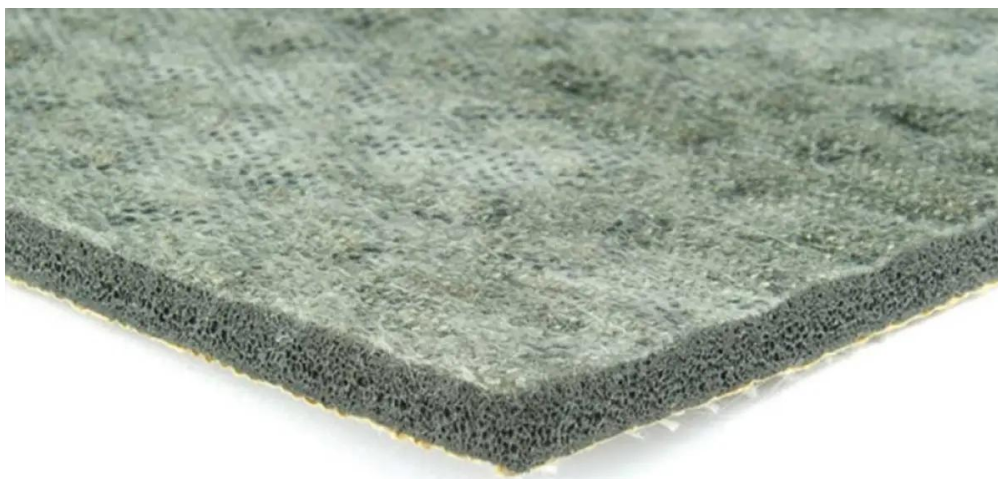

Duralay Technics 6 mm: 11 x 1,37 m (15,07 m²)

Art. nr - 68620

estillon
WE WILL IMPROVE YOUR FLOOR

Scan this QR code to view this product on our website.

Installation instruction

Installation methods:

click here: <https://www.interfloor.com/installation-methods/>

- Consider the risk of complaints when using a tackifier/anti-slip adhesive instead of a full double bonding, where both the subfloor and the back of the carpet are fully bonded with a universal carpet adhesive.
- A tackifier does not provide the same dimensional stability, adhesion strength, and durability as a double bonding system.
- In high-traffic applications, we do not recommend using a tackifier due to the risk of insufficient adhesion, premature wear and functional failure of the floor system.