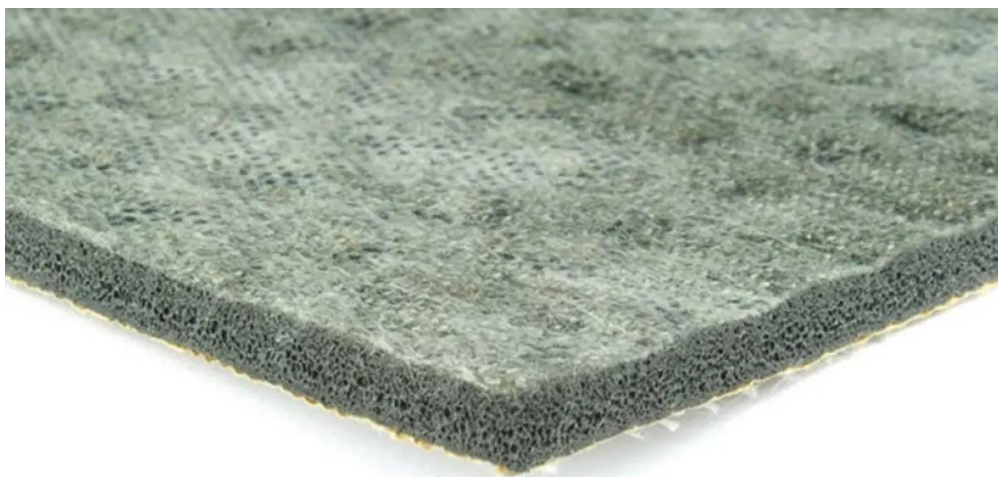

# Duralay Technics 6 mm: 11 x 1,37 m (15,07 m2)

Art. nr - 68620

**estillon**  
WE WILL IMPROVE YOUR FLOOR

Scan this QR code to view this product on our website.

## Installation instruction

Installation methods:

click here: <https://www.interfloor.com/installation-methods/>

- Consider the risk of complaints when using a tackifier/anti-slip adhesive instead of a full double bonding, where both the subfloor and the back of the carpet are fully bonded with a universal carpet adhesive.
- A tackifier does not provide the same dimensional stability, adhesion strength, and durability as a double bonding system.
- In high-traffic applications, we do not recommend using a tackifier due to the risk of insufficient adhesion, premature wear and functional failure of the floor system.