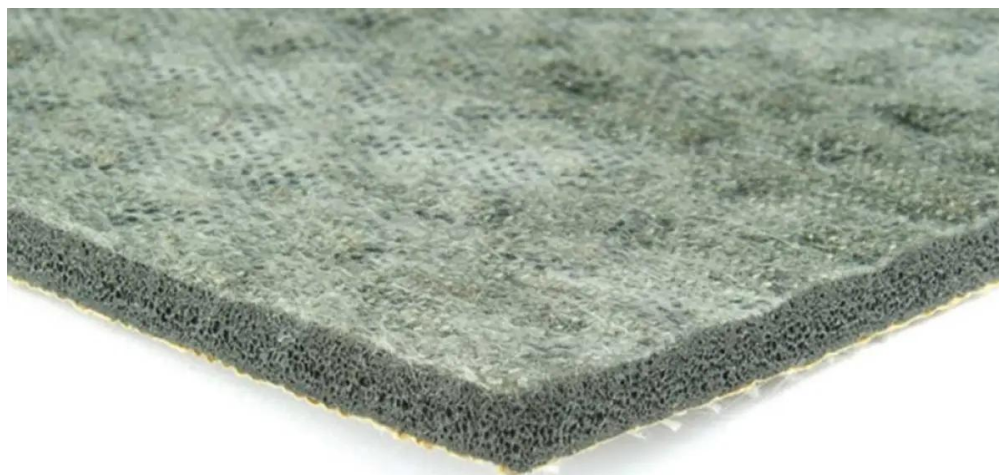

Duralay Technics 6 mm: 11 x 1.37 m (15.07 m²)

Art. nr - 68620

estillon
WE WILL IMPROVE YOUR FLOOR

Scan this QR code to view this product on our website.

Installation instruction

Installation methods:

click here: <https://www.interfloor.com/installation-methods/>

- Consider the risk of complaints when using a tackifier/anti-slip adhesive instead of a full double bonding, where both the subfloor and the back of the carpet are fully bonded with a universal carpet adhesive.
- A tackifier does not provide the same dimensional stability, adhesion strength, and durability as a double bonding system.
- In high-traffic applications, we do not recommend using a tackifier due to the risk of insufficient adhesion, premature wear and functional failure of the floor system.

Duralay Technics 6 mm: 11 x 1.37 m (15.07 m²)

Art. nr - 68620

estillon
WE WILL IMPROVE YOUR FLOOR

- Always follow the installation advice of the carpet manufacturer and the adhesive manufacturer to avoid problems during the installation.