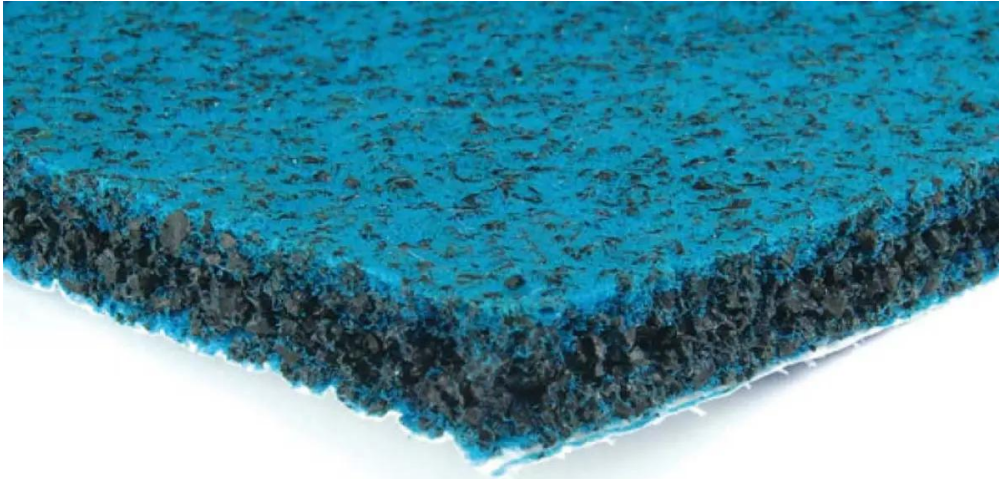

# Tredaire Treadmore 7.95 mm: 8.24 x 1.33 m (10.96 m<sup>2</sup>)

Art. nr - 114107810

**estillon**  
WE WILL IMPROVE YOUR FLOOR

Scan this QR code to view this product on our website.