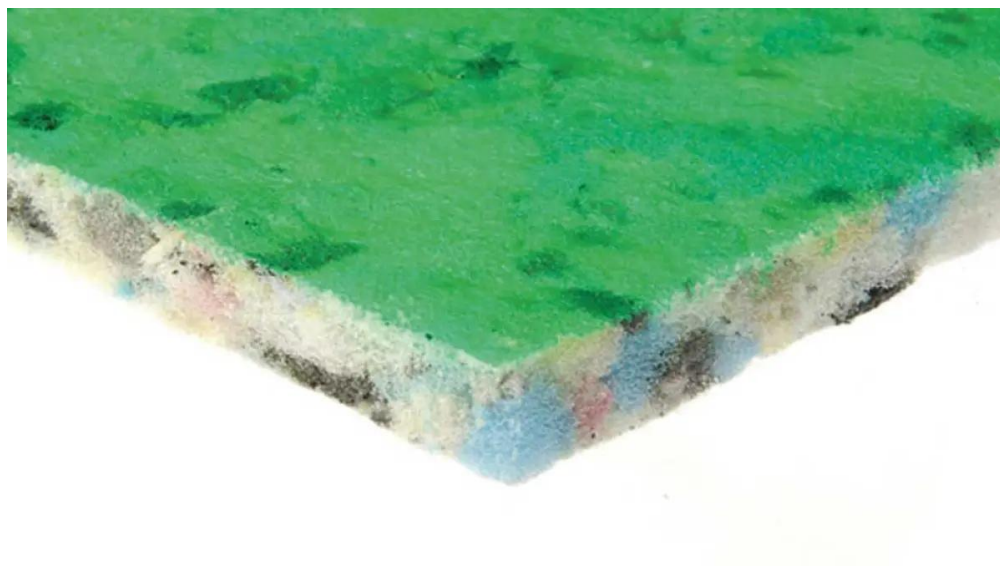

Tredaire Brio 8 mm: 11 x 1.37 m (15.07 m²)

Art. nr - 114107811

estillon
WE WILL IMPROVE YOUR FLOOR

Scan this QR code to view this product on our website.

Installation instruction

Installation methods:

click here: <https://www.interfloor.com/installation-methods/>