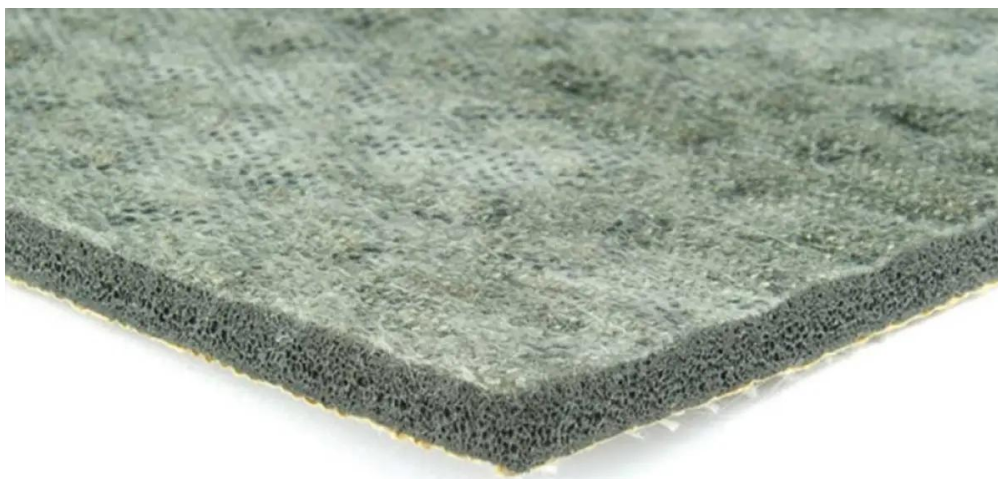

Duralay Technics 6 mm: 11 x 1,37 m (15,07 m2)

Art. nr - 68620

estillon
WE WILL IMPROVE YOUR FLOOR

Scan this QR code to view this product on our website.

Description

The complete solution for project carpet installation. Technics is a flat sponge underlay that utilizes the unique Textron® backing to offer exceptional dimensional stability, making it ideal for project use. Suitable for double-stick method Durable sponge rubber Proven reputation for project installations

Duralay Technics 6 mm: 11 x 1,37 m (15,07 m2)

Art. nr - 68620

estillon
WE WILL IMPROVE YOUR FLOOR

Specifications

Floor type	Carpet
Product weight	3153 g/m ² (10% margin)
Product dimensions (Length)	11 m (10% margin)
Product dimensions (Width)	1.37 m
Product dimensions in m2	15.07 m ²
Base unit	Roll
Thickness	6 mm (10% margin)
Density	525.45 kg/m ³ (10% margin)
Material	Sponge rubber
Brand	Duralay
TOG rating	0.66 TOG
Thermal resistance - R-value	0.066 m ² K/W
Suitable for underfloor heating	Yes
Suitable for floor cooling	Yes
Domestic use	Yes
Project use	Yes
Laying method	Stretch / double-sided bonding
DIBT certificate	Z-158.10-260
Type of base floor	Wooden floor / Fixed sand cement floor / Floating screed
Sound-reducing - ΔLw	34 dB ΔLw
Flame-retardant	Bfl-S1

Duralay Technics 6 mm: 11 x 1,37 m (15,07 m²)

Art. nr - 68620

estillon
WE WILL IMPROVE YOUR FLOOR

Deutsches
Institut für
Bautechnik **DIBt**