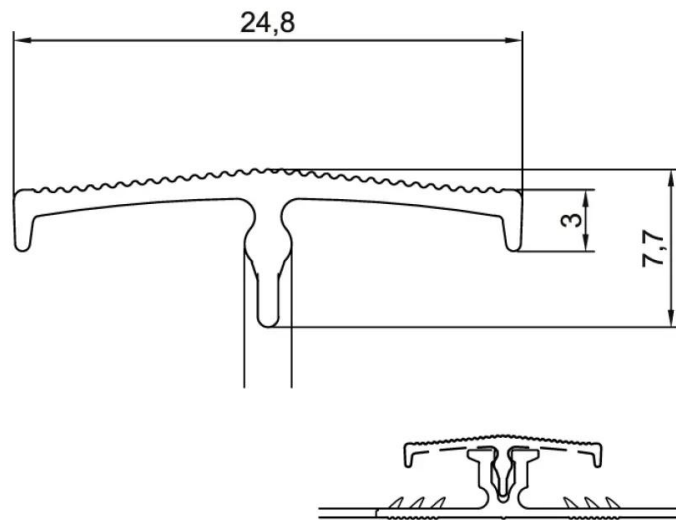

Aluminum Dual Strip with Cap 7 mm Matte Gold

Art. nr - R3706

Scan this QR code to view this product on our website.

Description

Aluminum dual strip with cap Color: matte gold Contents: 6 profiles of 2.70 m = 16.2 m?? Type: Drilled/Self-adhesive (S) Height: 7.7 mm Width: 25 mm Length: 2.7 m

Aluminum Dual Strip with Cap 7 mm Matte Gold

Art. nr - R3706

Specifications

Base unit	Tube
Product dimensions in m2	32.4 m
Length	2.7 m
Width	25 mm
Height	7.7 mm
Profile type	Transition profile
Brand	Roberts
Type of tool	Profiles
Product dimensions (Unit)	m
Height (Unit)	mm

Aluminum Dual Strip with Cap 7 mm Matte Gold

Art. nr - R3706