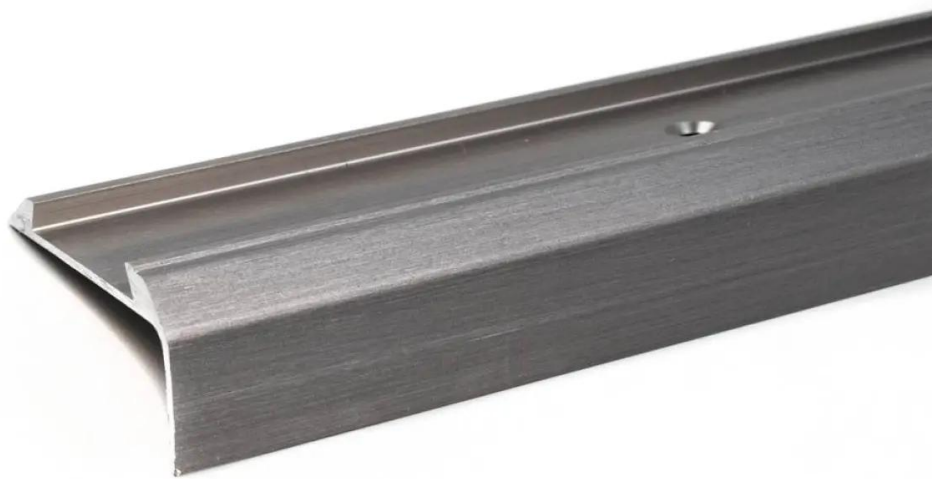

# Aluminum Stair Nose Profile 45 x 15 mm Brushed Nickel

Art. nr - R6615

**estillon**  
WE WILL IMPROVE YOUR FLOOR

Scan this QR code to view this product on our website.

## Description

PVC insert for stair nose Color: brushed nickel Content: 12 x 2.70 m = 32.4 m?? Type: Drilled Height: 15 mm Width: 45 mm Length: 2.7 m

## Specifications

Base unit	Tube
Product dimensions in m2	32.4 m
Length	2.7 m
Width	45 mm
Height	15 mm
Profile type	Stair nose profile
Brand	Roberts
Type of tool	Profiles
Product dimensions (Unit)	m
Height (Unit)	mm