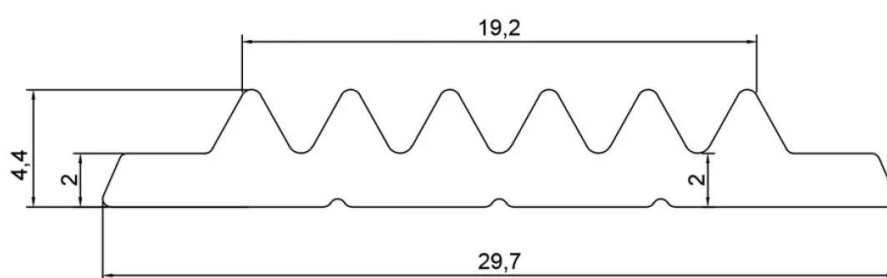

PVC Insert for Stairnosing R6207/R6215- R6607/R6615

Art. nr - R666393

estillon
WE WILL IMPROVE YOUR FLOOR

Scan this QR code to view this product on our website.

Description

For stair nosing R6207/R6215-R6607/R6615. Black - ribbed.

PVC Insert for Stairnosing R6207/R6215- R6607/R6615

Art. nr - R666393

Specifications

Base unit	Pieces
Length	2.7 m
Profile type	Stair nose profile
Type of tool	Profiles

PVC Insert for Stairnosing R6207/R6215- R6607/R6615