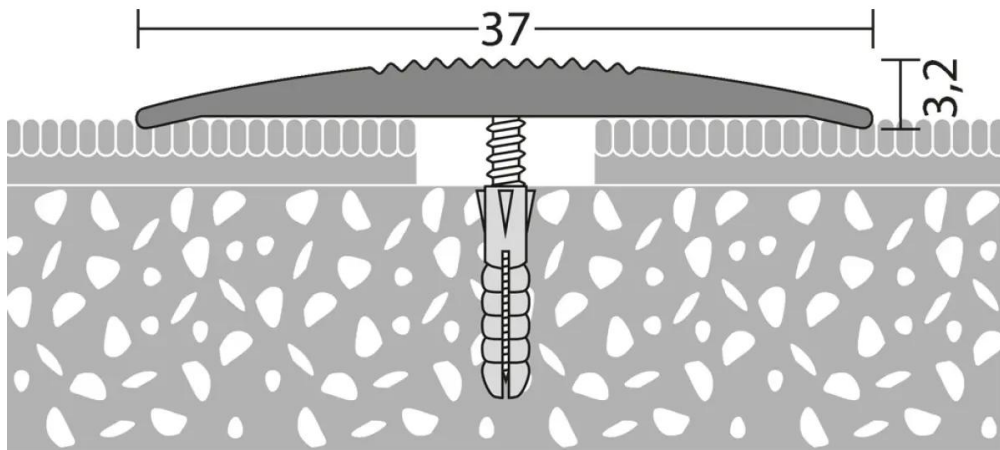

# Aluminum carpet edge trim matte gold

Art. nr - R8616

**estillon**  
WE WILL IMPROVE YOUR FLOOR

Scan this QR code to view this product on our website.

## Description

Heavy aluminum carpet edge strip Color: Matte gold Contents: 12 x 2.70 = 32.4 m?? Type: Drilled  
Width: 37 mm Length: 2.7 m

# Aluminum carpet edge trim matte gold

Art. nr - R8616

## Specifications

Base unit	Tube
Length	2.7 m
Width	37 mm
Profile type	Transition profile
Brand	Roberts
Type of tool	Profiles